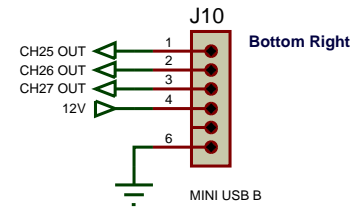

TITLE:	DATE:
LiveLight USB Interface	06/09/11
Logic	PAGE:
BY: Henri Rantanen	1/4
REV: 5	

TITLE:	DATE:
LiveLight USB Interface	06/09/11
Power 1	PAGE:
BY: Henri Rantanen	2/4
REV: 5	

TITLE:	DATE:
LiveLight USB Interface	06/09/11
Power 2	PAGE:
BY: Henri Rantanen	3/4
REV: 5	

TITLE:	DATE:
LiveLight USB Interface	06/09/11
Power 3	PAGE:
BY: Henri Rantanen	4/4
REV: 5	