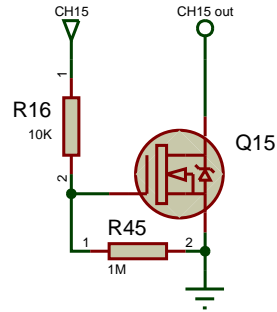

TITLE:	DATE:
LiveLight USB Interface	06/09/11
Logic	PAGE:
BY: Henri Rantanen	1/4
REV: 5	

TITLE:	DATE:
LiveLight USB Interface	06/09/11
Power 1	PAGE:
BY: Henri Rantanen	2/4
REV: 5	

TITLE:	DATE:
LiveLight USB Interface	06/09/11
Power 2	PAGE:
BY: Henri Rantanen	3/4
REV: 5	

TITLE:	DATE:
LiveLight USB Interface	06/09/11
Power 3	PAGE:
BY: Henri Rantanen	4/4
REV: 5	