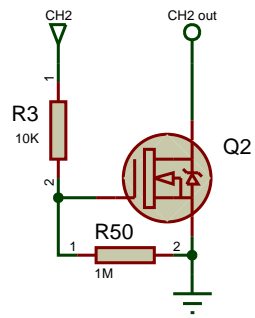

TITLE:	DATE:
LiveLight USB Interface	06/09/11
Logic	PAGE:
BY: Henri Rantanen	1/4
REV: 5	

TITLE:	DATE:
LiveLight USB Interface	06/09/11
Power 1	PAGE:
BY: Henri Rantanen	2/4
REV: 5	

TITLE:	DATE:
LiveLight USB Interface	06/09/11
Power 2	PAGE:
BY: Henri Rantanen	3/4
REV: 5	

TITLE:	DATE:
LiveLight USB Interface	06/09/11
Power 3	PAGE:
BY: Henri Rantanen	4/4
REV: 5	