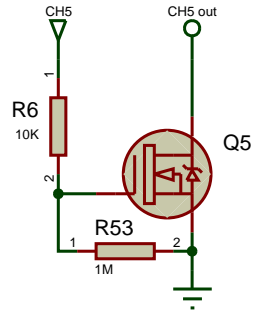

TITLE:	DATE:
LiveLight USB Interface	06/09/11
Logic	PAGE:
BY: Henri Rantanen	1/4
REV: 5	

TITLE:	DATE:
LiveLight USB Interface	06/09/11
Power 1	PAGE:
BY: Henri Rantanen	2/4
REV: 5	

TITLE:	DATE:
LiveLight USB Interface	06/09/11
Power 2	PAGE:
BY: Henri Rantanen	3/4
REV: 5	

TITLE:	DATE:
LiveLight USB Interface	06/09/11
Power 3	PAGE:
BY: Henri Rantanen	4/4
REV: 5	