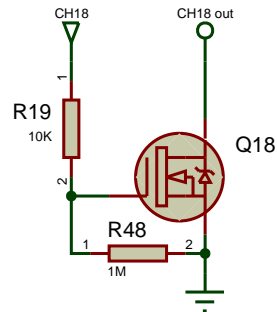

TITLE:	DATE:
LiveLight USB Interface	06/09/11
Logic	PAGE:
BY: Henri Rantanen	1/4
REV: 5	

TITLE:	DATE:
LiveLight USB Interface	06/09/11
Power 1	PAGE:
BY: Henri Rantanen	2/4
REV: 5	

TITLE:	DATE:
LiveLight USB Interface	06/09/11
Power 2	PAGE:
BY: Henri Rantanen	3/4
REV: 5	

TITLE:	DATE:
LiveLight USB Interface	06/09/11
Power 3	PAGE:
BY: Henri Rantanen	4/4
REV: 5	