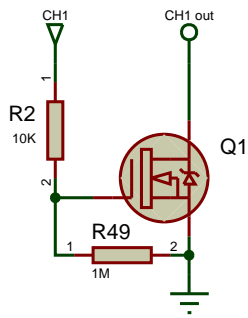

TITLE:	DATE:
LiveLight USB Interface	06/09/11
Logic	PAGE:
BY: Henri Rantanen	1/4
REV: 5	

TITLE:	DATE:
LiveLight USB Interface	06/09/11
Power 1	PAGE:
BY: Henri Rantanen	2/4
REV: 5	

TITLE:	DATE:
LiveLight USB Interface	06/09/11
Power 2	PAGE:
BY: Henri Rantanen	3/4
REV: 5	

TITLE:	DATE:
LiveLight USB Interface	06/09/11
Power 3	PAGE:
BY: Henri Rantanen	4/4
REV: 5	