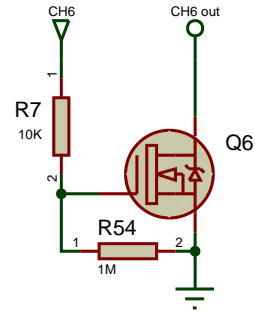

TITLE:	DATE:
LiveLight USB Interface	06/09/11
Logic	PAGE:
BY: Henri Rantanen	1/4
REV: 5	

TITLE:	DATE:
LiveLight USB Interface	06/09/11
Power 1	PAGE:
BY: Henri Rantanen	2/4
REV: 5	

TITLE:	DATE:
LiveLight USB Interface	06/09/11
Power 2	PAGE:
BY: Henri Rantanen	3/4
REV: 5	

TITLE:	DATE:
LiveLight USB Interface	06/09/11
Power 3	PAGE:
BY: Henri Rantanen	4/4
REV: 5	