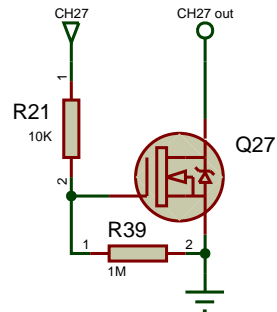

TITLE:	DATE:
LiveLight USB Interface	06/09/11
Logic	PAGE:
BY: Henri Rantanen	1/4
REV: 5	

TITLE:	DATE:
LiveLight USB Interface	06/09/11
Power 1	PAGE:
BY: Henri Rantanen	2/4
REV: 5	

TITLE:	DATE:
LiveLight USB Interface	06/09/11
Power 2	PAGE:
BY: Henri Rantanen	3/4
REV: 5	

TITLE:	DATE:
LiveLight USB Interface	06/09/11
Power 3	PAGE:
BY: Henri Rantanen	4/4
REV: 5	