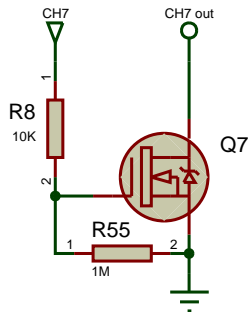

TITLE:	DATE:
LiveLight USB Interface	06/09/11
Logic	PAGE:
BY: Henri Rantanen	1/4
REV: 5	

TITLE:	DATE:
LiveLight USB Interface	06/09/11
Power 1	PAGE:
BY: Henri Rantanen	2/4
REV: 5	

TITLE:	DATE:
LiveLight USB Interface	06/09/11
Power 2	PAGE:
BY: Henri Rantanen	3/4
REV: 5	

TITLE:	DATE:
LiveLight USB Interface	06/09/11
Power 3	PAGE:
BY: Henri Rantanen	4/4
REV: 5	