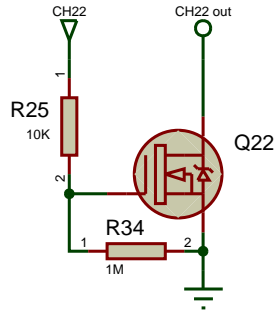

TITLE:	DATE:
LiveLight USB Interface	06/09/11
Logic	PAGE:
BY: Henri Rantanen	1/4
REV: 5	

TITLE:	DATE:
LiveLight USB Interface	06/09/11
Power 1	PAGE:
BY: Henri Rantanen	2/4
REV: 5	

TITLE:	DATE:
LiveLight USB Interface	06/09/11
Power 2	PAGE:
BY: Henri Rantanen	3/4
REV: 5	

TITLE:	DATE:
LiveLight USB Interface	06/09/11
Power 3	PAGE:
BY: Henri Rantanen	4/4
REV: 5	