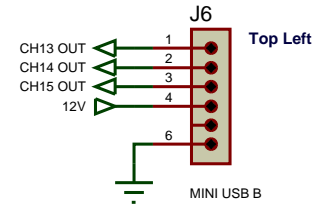

TITLE:	DATE:
LiveLight USB Interface	06/09/11
Logic	PAGE:
BY: Henri Rantanen	1/4
REV: 5	

TITLE:	DATE:
LiveLight USB Interface	06/09/11
Power 1	PAGE:
BY: Henri Rantanen	2/4
REV: 5	

TITLE:	DATE:
LiveLight USB Interface	06/09/11
Power 2	PAGE:
BY: Henri Rantanen	3/4
REV: 5	

TITLE:	DATE:
LiveLight USB Interface	06/09/11
Power 3	PAGE:
BY: Henri Rantanen	4/4
REV: 5	