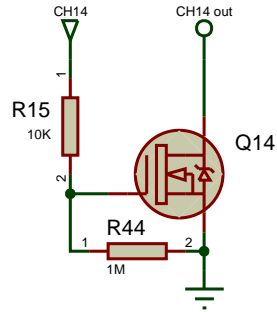

TITLE:	DATE:
LiveLight USB Interface	06/09/11
Logic	PAGE:
BY: Henri Rantanen	1/4
REV: 5	

TITLE:	DATE:
LiveLight USB Interface	06/09/11
Power 1	PAGE:
BY: Henri Rantanen	2/4
REV: 5	

TITLE:	DATE:
LiveLight USB Interface	06/09/11
Power 2	PAGE:
BY: Henri Rantanen	3/4
REV: 5	

TITLE:	DATE:
LiveLight USB Interface	06/09/11
Power 3	PAGE:
BY: Henri Rantanen	4/4
REV: 5	