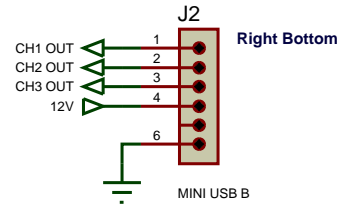

TITLE:	DATE:
LiveLight USB Interface	06/09/11
Logic	PAGE:
BY: Henri Rantanen	1/4
REV: 5	

TITLE:	DATE:
LiveLight USB Interface	06/09/11
Power 1	PAGE:
BY: Henri Rantanen	2/4
REV: 5	

TITLE:	DATE:
LiveLight USB Interface	06/09/11
Power 2	PAGE:
BY: Henri Rantanen	3/4
REV: 5	

TITLE:	DATE:
LiveLight USB Interface	06/09/11
Power 3	PAGE:
BY: Henri Rantanen	4/4
REV: 5	