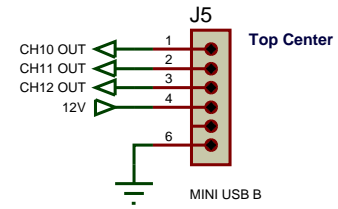

TITLE:	DATE:
LiveLight USB Interface	06/09/11
Logic	PAGE:
BY: Henri Rantanen	1/4
REV: 5	

TITLE:	DATE:
LiveLight USB Interface	06/09/11
Power 1	PAGE:
BY: Henri Rantanen	2/4
REV: 5	

TITLE:	DATE:
LiveLight USB Interface	06/09/11
Power 2	PAGE:
BY: Henri Rantanen	3/4
REV: 5	

TITLE:	DATE:
LiveLight USB Interface	06/09/11
Power 3	PAGE:
BY: Henri Rantanen	4/4
REV: 5	