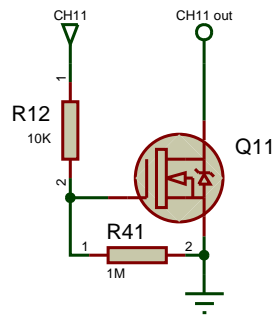

TITLE:	DATE:
LiveLight USB Interface	06/09/11
Logic	PAGE:
BY: Henri Rantanen	1/4
REV: 5	

TITLE:	DATE:
LiveLight USB Interface	06/09/11
Power 1	PAGE:
BY: Henri Rantanen	2/4
REV: 5	

TITLE:	DATE:
LiveLight USB Interface	06/09/11
Power 2	PAGE:
BY: Henri Rantanen	3/4
REV: 5	

TITLE:	DATE:
LiveLight USB Interface	06/09/11
Power 3	PAGE:
BY: Henri Rantanen	4/4
REV: 5	