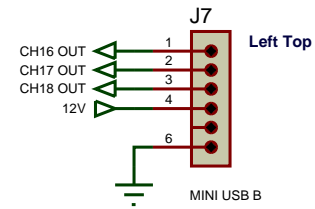

TITLE:	DATE:
LiveLight USB Interface	06/09/11
Logic	PAGE:
BY: Henri Rantanen	1/4
REV: 5	

TITLE:	DATE:
LiveLight USB Interface	06/09/11
Power 1	PAGE:
BY: Henri Rantanen	2/4
REV: 5	

TITLE:	DATE:
LiveLight USB Interface	06/09/11
Power 2	PAGE:
BY: Henri Rantanen	3/4
REV: 5	

TITLE:	DATE:
LiveLight USB Interface	06/09/11
Power 3	PAGE:
BY: Henri Rantanen	4/4
REV: 5	