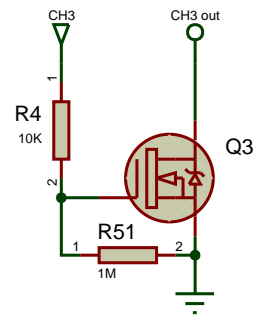

TITLE:	DATE:
LiveLight USB Interface	06/09/11
Logic	PAGE:
BY: Henri Rantanen	1/4
REV: 5	

TITLE:	DATE:
LiveLight USB Interface	06/09/11
Power 1	PAGE:
BY: Henri Rantanen	2/4
REV: 5	

TITLE:	DATE:
LiveLight USB Interface	06/09/11
Power 2	PAGE:
BY: Henri Rantanen	3/4
REV: 5	

TITLE:	DATE:
LiveLight USB Interface	06/09/11
Power 3	PAGE:
BY: Henri Rantanen	4/4
REV: 5	