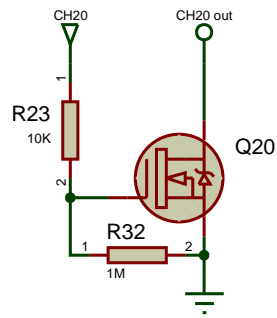

TITLE:	DATE:
LiveLight USB Interface	06/09/11
Logic	PAGE:
BY: Henri Rantanen	1/4
REV: 5	

TITLE:	DATE:
LiveLight USB Interface	06/09/11
Power 1	PAGE:
BY: Henri Rantanen	2/4
REV: 5	

TITLE:	DATE:
LiveLight USB Interface	06/09/11
Power 2	PAGE:
BY: Henri Rantanen	3/4
REV: 5	

TITLE:	DATE:
LiveLight USB Interface	06/09/11
Power 3	PAGE:
BY: Henri Rantanen	4/4
REV: 5	