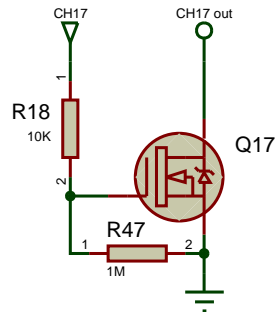

TITLE:	DATE:
LiveLight USB Interface	06/09/11
Logic	PAGE:
BY: Henri Rantanen	1/4
REV: 5	

TITLE:	DATE:
LiveLight USB Interface	06/09/11
Power 1	PAGE:
BY: Henri Rantanen	2/4
REV: 5	

TITLE:	DATE:
LiveLight USB Interface	06/09/11
Power 2	PAGE:
BY: Henri Rantanen	3/4
REV: 5	

TITLE:	DATE:
LiveLight USB Interface	06/09/11
Power 3	PAGE:
BY: Henri Rantanen	4/4
REV: 5	