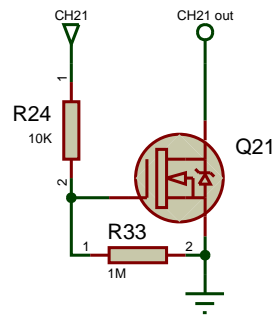

TITLE:	DATE:
LiveLight USB Interface	06/09/11
Logic	PAGE:
BY: Henri Rantanen	1/4
REV: 5	

TITLE:	DATE:
LiveLight USB Interface	06/09/11
Power 1	PAGE:
BY: Henri Rantanen	2/4
REV: 5	

TITLE:	DATE:
LiveLight USB Interface	06/09/11
Power 2	PAGE:
BY: Henri Rantanen	3/4
REV: 5	

TITLE:	DATE:
LiveLight USB Interface	06/09/11
Power 3	PAGE:
BY: Henri Rantanen	4/4
REV: 5	