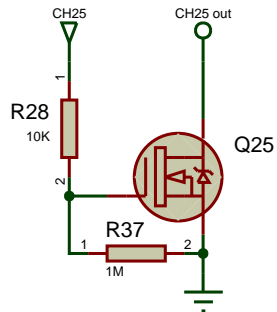

TITLE:	DATE:
LiveLight USB Interface	06/09/11
Logic	PAGE:
BY: Henri Rantanen	1/4
REV: 5	

TITLE:	DATE:
LiveLight USB Interface	06/09/11
Power 1	PAGE:
BY: Henri Rantanen	2/4
REV: 5	

TITLE:	DATE:
LiveLight USB Interface	06/09/11
Power 2	PAGE:
BY: Henri Rantanen	3/4
REV: 5	

TITLE:	DATE:
LiveLight USB Interface	06/09/11
Power 3	PAGE:
BY: Henri Rantanen	4/4
REV: 5	