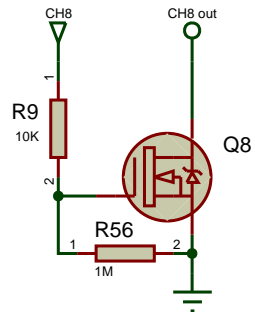

TITLE:	DATE:
LiveLight USB Interface	06/09/11
Logic	PAGE:
BY: Henri Rantanen	1/4
REV: 5	

TITLE:	DATE:
LiveLight USB Interface	06/09/11
Power 1	PAGE:
BY: Henri Rantanen	2/4
REV: 5	

TITLE:	DATE:
LiveLight USB Interface	06/09/11
Power 2	PAGE:
BY: Henri Rantanen	3/4
REV: 5	

TITLE:	DATE:
LiveLight USB Interface	06/09/11
Power 3	PAGE:
BY: Henri Rantanen	4/4
REV: 5	