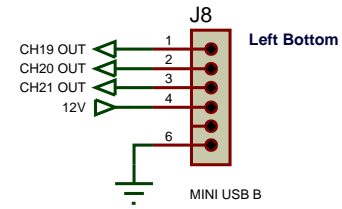

TITLE:	DATE:
LiveLight USB Interface	06/09/11
Logic	PAGE:
BY: Henri Rantanen	1/4
REV: 5	

TITLE:	DATE:
LiveLight USB Interface	06/09/11
Power 1	PAGE:
BY: Henri Rantanen	2/4
REV: 5	

TITLE:	DATE:
LiveLight USB Interface	06/09/11
Power 2	PAGE:
BY: Henri Rantanen	3/4
REV: 5	

TITLE:	DATE:
LiveLight USB Interface	06/09/11
Power 3	PAGE:
BY: Henri Rantanen	4/4
REV: 5	