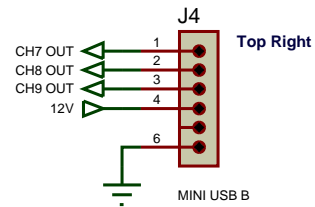

TITLE:	DATE:
LiveLight USB Interface	06/09/11
Logic	PAGE:
BY: Henri Rantanen	1/4
REV: 5	

TITLE:	DATE:
LiveLight USB Interface	06/09/11
Power 1	PAGE:
BY: Henri Rantanen	2/4
REV: 5	

TITLE:	DATE:
LiveLight USB Interface	06/09/11
Power 2	PAGE:
BY: Henri Rantanen	3/4
REV: 5	

TITLE:	DATE:
LiveLight USB Interface	06/09/11
Power 3	PAGE:
BY: Henri Rantanen	4/4
REV: 5	