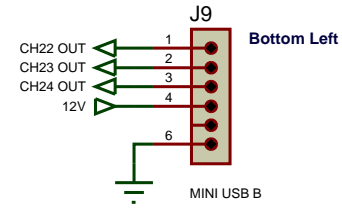

TITLE:	DATE:
LiveLight USB Interface	06/09/11
Logic	PAGE:
BY: Henri Rantanen	1/4
REV: 5	

TITLE:	DATE:
LiveLight USB Interface	06/09/11
Power 1	PAGE:
BY: Henri Rantanen	2/4
REV: 5	

TITLE:	DATE:
LiveLight USB Interface	06/09/11
Power 2	PAGE:
BY: Henri Rantanen	3/4
REV: 5	

TITLE:	DATE:
LiveLight USB Interface	06/09/11
Power 3	PAGE:
BY: Henri Rantanen	4/4
REV: 5	