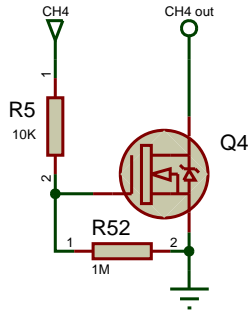

TITLE:	DATE:
LiveLight USB Interface	06/09/11
Logic	PAGE:
BY: Henri Rantanen	1/4
REV: 5	

TITLE:	DATE:
LiveLight USB Interface	06/09/11
Power 1	PAGE:
BY: Henri Rantanen	2/4
REV: 5	

TITLE:	DATE:
LiveLight USB Interface	06/09/11
Power 2	PAGE:
BY: Henri Rantanen	3/4
REV: 5	

TITLE:	DATE:
LiveLight USB Interface	06/09/11
Power 3	PAGE:
BY: Henri Rantanen	4/4
REV: 5	