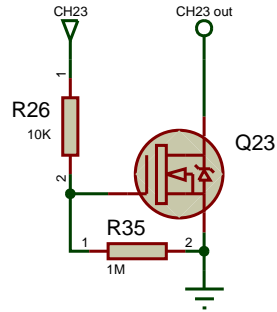

TITLE:	DATE:
LiveLight USB Interface	06/09/11
Logic	PAGE:
BY: Henri Rantanen	1/4
REV: 5	

TITLE:	DATE:
LiveLight USB Interface	06/09/11
Power 1	PAGE:
BY: Henri Rantanen	2/4
REV: 5	

TITLE:	DATE:
LiveLight USB Interface	06/09/11
Power 2	PAGE:
BY: Henri Rantanen	3/4
REV: 5	

TITLE:	DATE:
LiveLight USB Interface	06/09/11
Power 3	PAGE:
BY: Henri Rantanen	4/4
REV: 5	