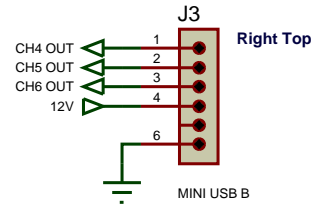

TITLE:	DATE:
LiveLight USB Interface	06/09/11
Logic	PAGE:
BY: Henri Rantanen	1/4
REV: 5	

TITLE:	DATE:
LiveLight USB Interface	06/09/11
Power 1	PAGE:
BY: Henri Rantanen	2/4
REV: 5	

TITLE:	DATE:
LiveLight USB Interface	06/09/11
Power 2	PAGE:
BY: Henri Rantanen	3/4
REV: 5	

TITLE:	DATE:
LiveLight USB Interface	06/09/11
Power 3	PAGE:
BY: Henri Rantanen	4/4
REV: 5	