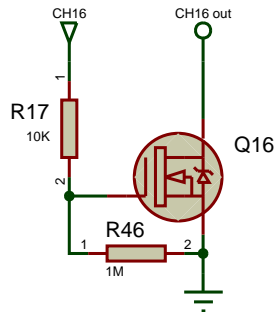

TITLE:	DATE:
LiveLight USB Interface	06/09/11
Logic	PAGE:
BY: Henri Rantanen	1/4
REV: 5	

TITLE:	DATE:
LiveLight USB Interface	06/09/11
Power 1	PAGE:
BY: Henri Rantanen	2/4
REV: 5	

TITLE:	DATE:
LiveLight USB Interface	06/09/11
Power 2	PAGE:
BY: Henri Rantanen	3/4
REV: 5	

TITLE:	DATE:
LiveLight USB Interface	06/09/11
Power 3	PAGE:
BY: Henri Rantanen	4/4
REV: 5	