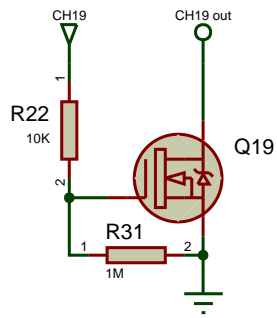

TITLE:	DATE:
LiveLight USB Interface	06/09/11
Logic	PAGE:
BY: Henri Rantanen	1/4
REV: 5	

TITLE:	DATE:
LiveLight USB Interface	06/09/11
Power 1	PAGE:
BY: Henri Rantanen	2/4
REV: 5	

TITLE:	DATE:
LiveLight USB Interface	06/09/11
Power 2	PAGE:
BY: Henri Rantanen	3/4
REV: 5	

TITLE:	DATE:
LiveLight USB Interface	06/09/11
Power 3	PAGE:
BY: Henri Rantanen	4/4
REV: 5	