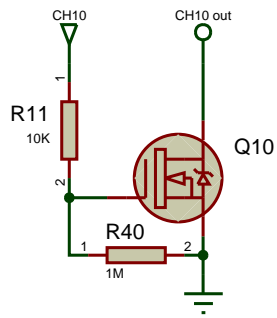

TITLE:	DATE:
LiveLight USB Interface	06/09/11
Logic	PAGE:
BY: Henri Rantanen	1/4
REV: 5	

TITLE:	DATE:
LiveLight USB Interface	06/09/11
Power 1	PAGE:
BY: Henri Rantanen	2/4
REV: 5	

TITLE:	DATE:
LiveLight USB Interface	06/09/11
Power 2	PAGE:
BY: Henri Rantanen	3/4
REV: 5	

TITLE:	DATE:
LiveLight USB Interface	06/09/11
Power 3	PAGE:
BY: Henri Rantanen	4/4
REV: 5	