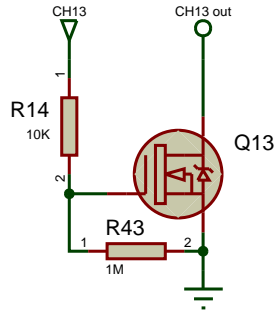

TITLE:	DATE:
LiveLight USB Interface	06/09/11
Logic	PAGE:
BY: Henri Rantanen	1/4
REV: 5	

TITLE:	DATE:
LiveLight USB Interface	06/09/11
Power 1	PAGE:
BY: Henri Rantanen	2/4
REV: 5	

TITLE:	DATE:
LiveLight USB Interface	06/09/11
Power 2	PAGE:
BY: Henri Rantanen	3/4
REV: 5	

TITLE:	DATE:
LiveLight USB Interface	06/09/11
Power 3	PAGE:
BY: Henri Rantanen	4/4
REV: 5	