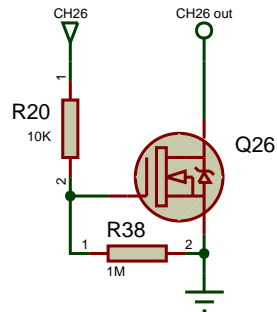

TITLE:	DATE:
LiveLight USB Interface	06/09/11
Logic	PAGE:
BY: Henri Rantanen	1/4
REV: 5	

TITLE:	DATE:
LiveLight USB Interface	06/09/11
Power 1	PAGE:
BY: Henri Rantanen	2/4
REV: 5	

TITLE:	DATE:
LiveLight USB Interface	06/09/11
Power 2	PAGE:
BY: Henri Rantanen	3/4
REV: 5	

TITLE:	DATE:
LiveLight USB Interface	06/09/11
Power 3	PAGE:
BY: Henri Rantanen	4/4
REV: 5	