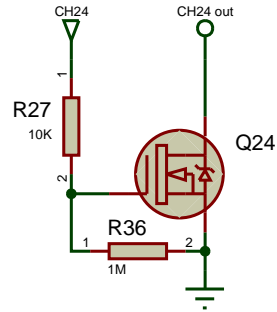

TITLE:	DATE:
LiveLight USB Interface	06/09/11
Logic	PAGE:
BY: Henri Rantanen	1/4
REV: 5	

TITLE:	DATE:
LiveLight USB Interface	06/09/11
Power 1	PAGE:
BY: Henri Rantanen	2/4
REV: 5	

TITLE:	DATE:
LiveLight USB Interface	06/09/11
Power 2	PAGE:
BY: Henri Rantanen	3/4
REV: 5	

TITLE:	DATE:
LiveLight USB Interface	06/09/11
Power 3	PAGE:
BY: Henri Rantanen	4/4
REV: 5	