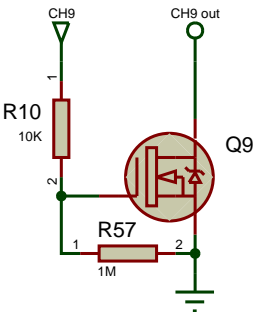

TITLE:	DATE:
LiveLight USB Interface	06/09/11
Logic	PAGE:
BY: Henri Rantanen	1/4
REV: 5	

TITLE:	DATE:
LiveLight USB Interface	06/09/11
Power 1	PAGE:
BY: Henri Rantanen	2/4
REV: 5	

TITLE:	DATE:
LiveLight USB Interface	06/09/11
Power 2	PAGE:
BY: Henri Rantanen	3/4
REV: 5	

TITLE:	DATE:
LiveLight USB Interface	06/09/11
Power 3	PAGE:
BY: Henri Rantanen	4/4
REV: 5	