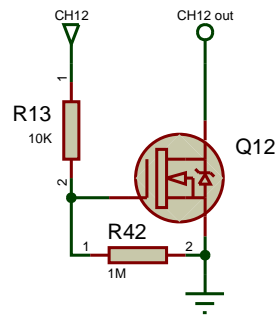

TITLE:	DATE:
LiveLight USB Interface	06/09/11
Logic	PAGE:
BY: Henri Rantanen	1/4
REV: 5	

TITLE:	DATE:
LiveLight USB Interface	06/09/11
Power 1	PAGE:
BY: Henri Rantanen	2/4
REV: 5	

TITLE:	DATE:
LiveLight USB Interface	06/09/11
Power 2	PAGE:
BY: Henri Rantanen	3/4
REV: 5	

TITLE:	DATE:
LiveLight USB Interface	06/09/11
Power 3	PAGE:
BY: Henri Rantanen	4/4
REV: 5	